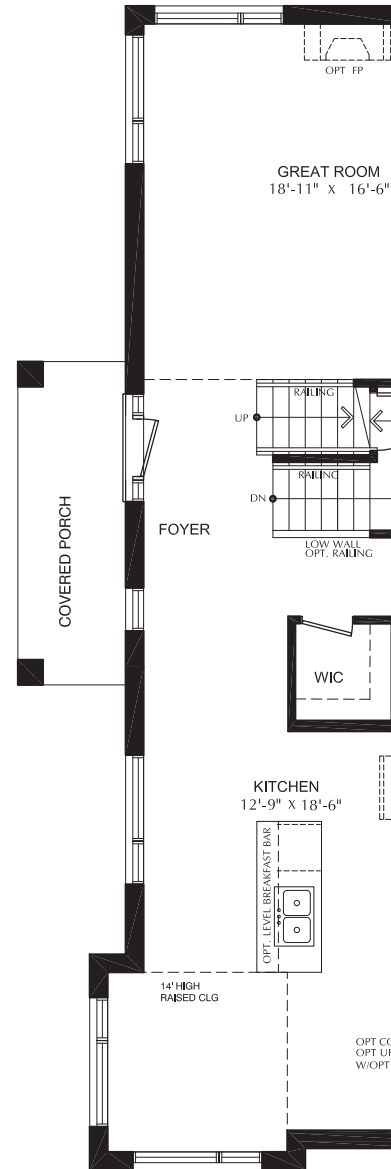

THE BUCHANAN PLUS MAIN FLOOR UNIT 128 ONLY

MAIN FLOOR

AVAILABLE OPTION

OPT ENSUITE