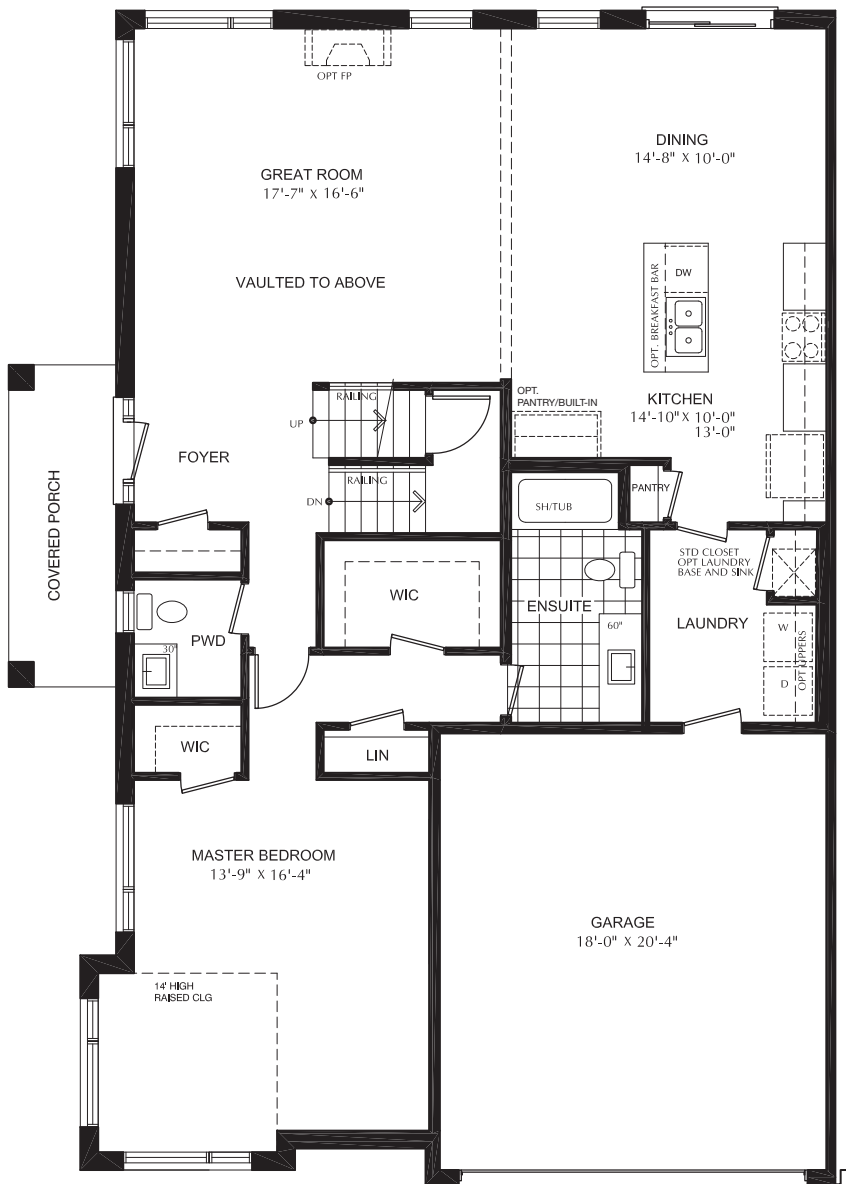

# THE BUCHANAN BUNGALOFT

2,460 SQ. FT.

UNIT 128 ONLY

CHEDOKE  
HEIGHTS

LIFE IN BALANCE

# THE BUCHANAN PLUS MAIN FLOOR UNIT 128 ONLY

## MAIN FLOOR

## LOFT FLOOR