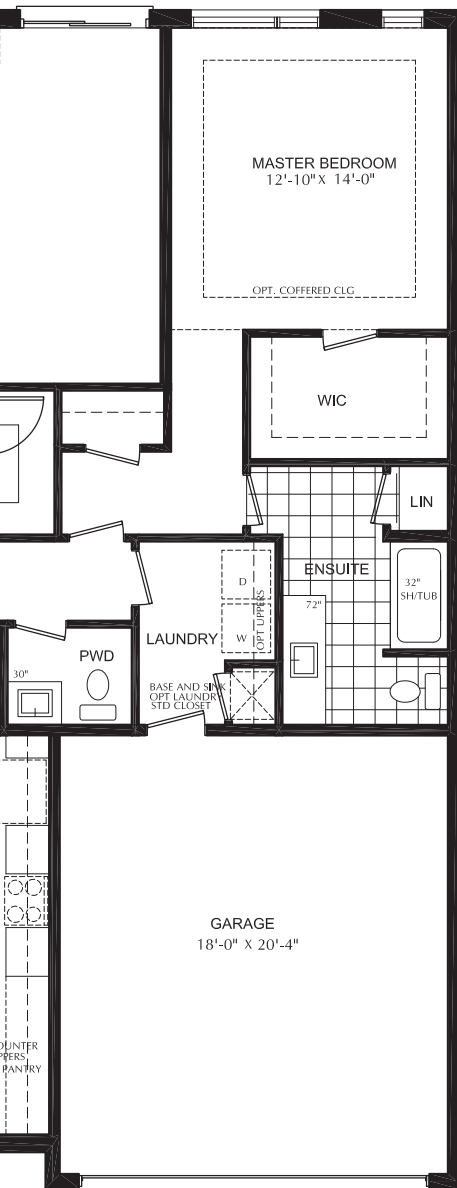

# THE BUCHANAN BUNGALOFT

2,460 SQ. FT.

UNIT 128 ONLY

CHEDOKE  
HEIGHTS

LIFE IN BALANCE

# THE BUCHANAN PLUS MAIN FLOOR UNIT 128 ONLY

## MAIN FLOOR

# THE BUCHANAN PLUS LOFT FLOOR UNIT 128 ONLY