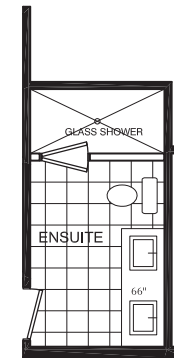

MAIN FLOOR

AVAILABLE OPTION

OPT ENSUITE