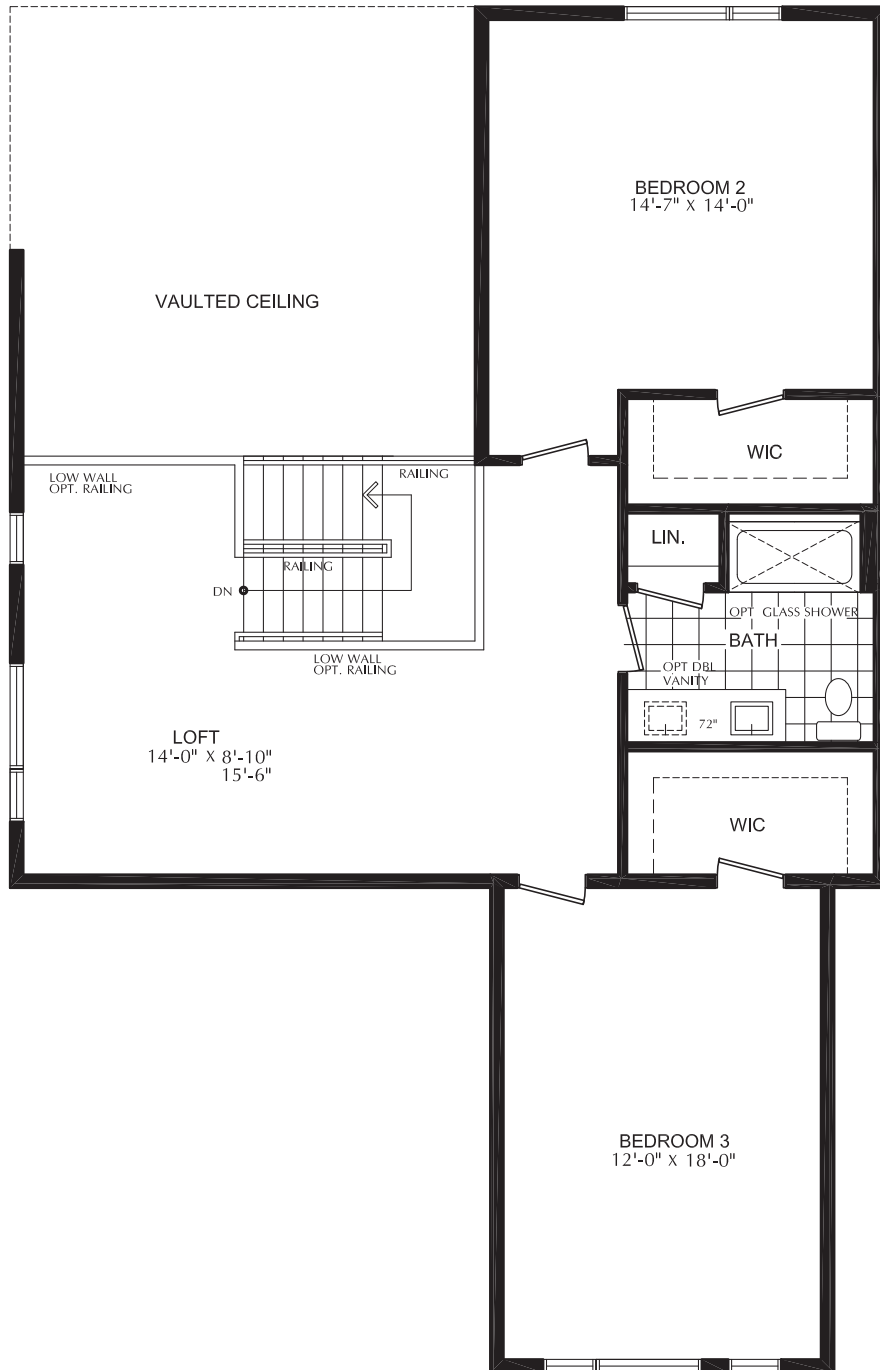

# THE BUCHANAN BUNGALOFT

2,441 SQ. FT.

UNIT 89 ONLY

CHEDOKE  
HEIGHTS

LIFE IN BALANCE

# THE BUCHANAN MAIN FLOOR UNIT 89 ONLY

## MAIN FLOOR

End 2,441 sq.ft.

## LOFT FLOOR