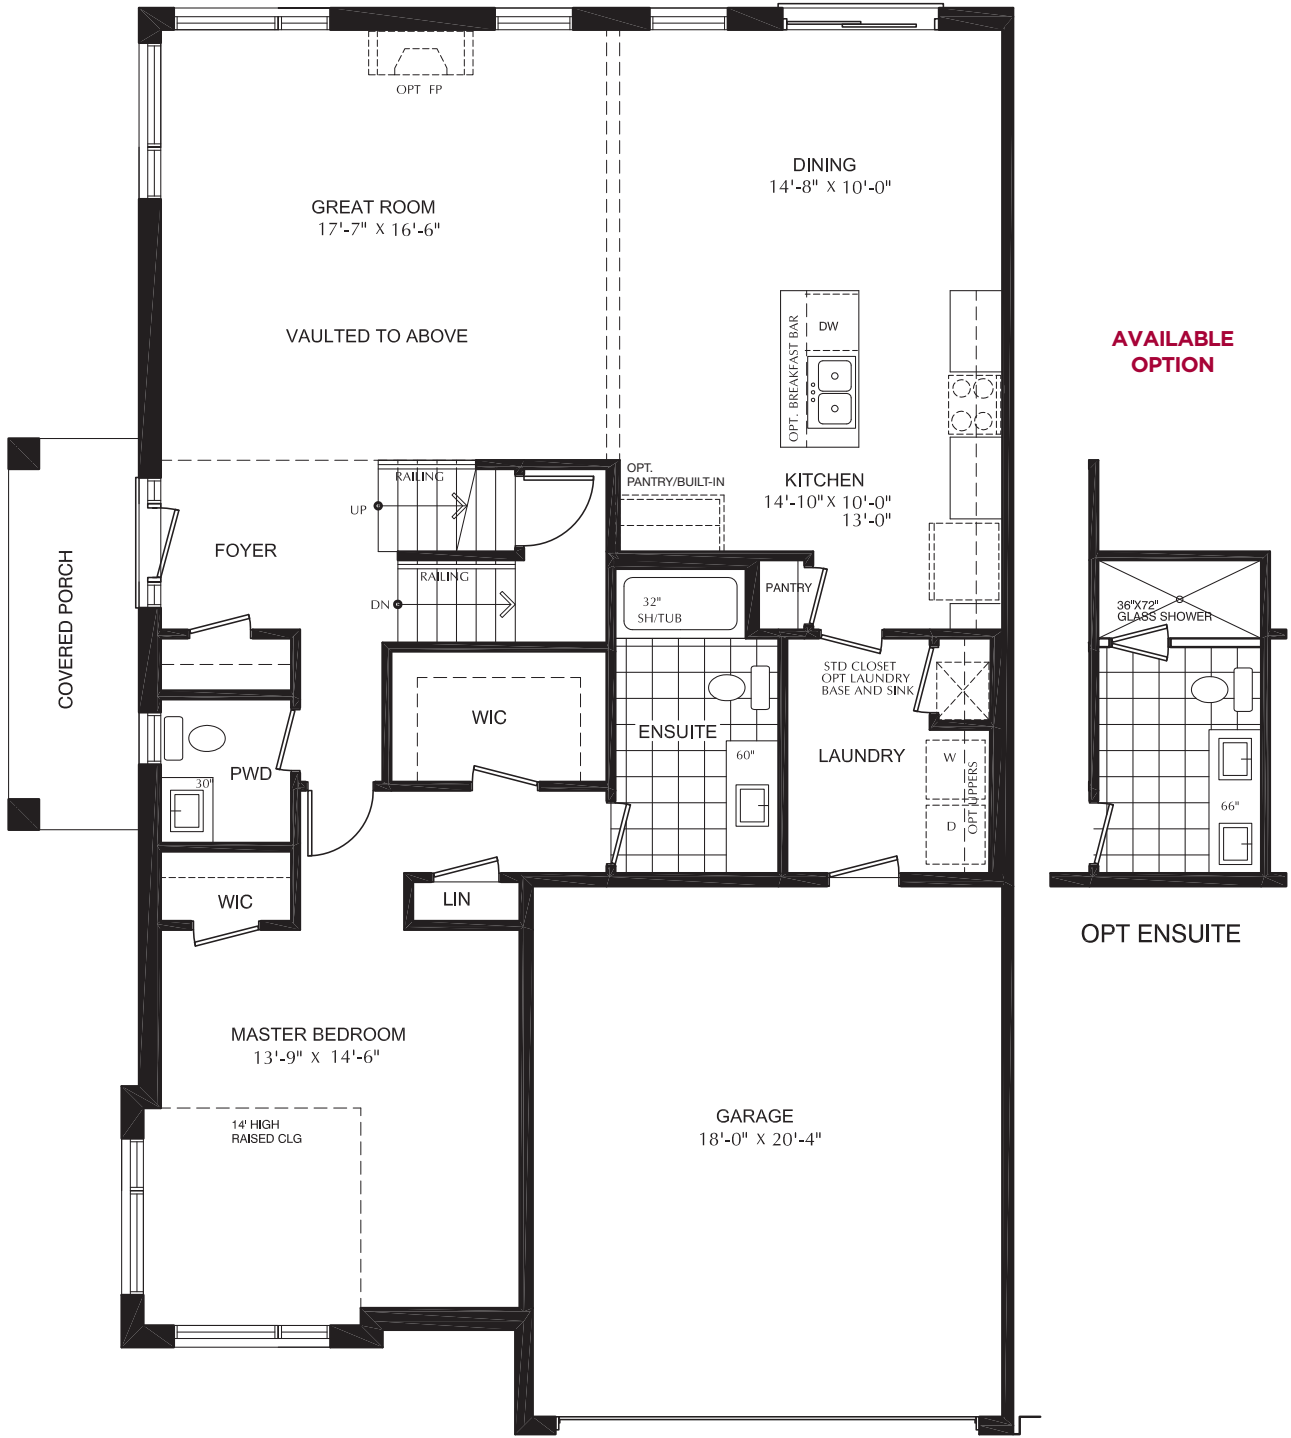

# THE BUCHANAN BUNGALOFT

2,441 SQ. FT.

UNIT 89 ONLY

CHEDOKE  
HEIGHTS

LIFE IN BALANCE

# THE BUCHANAN MAIN FLOOR UNIT 89 ONLY

## MAIN FLOOR

End 2,441 sq.ft.

## LOFT FLOOR