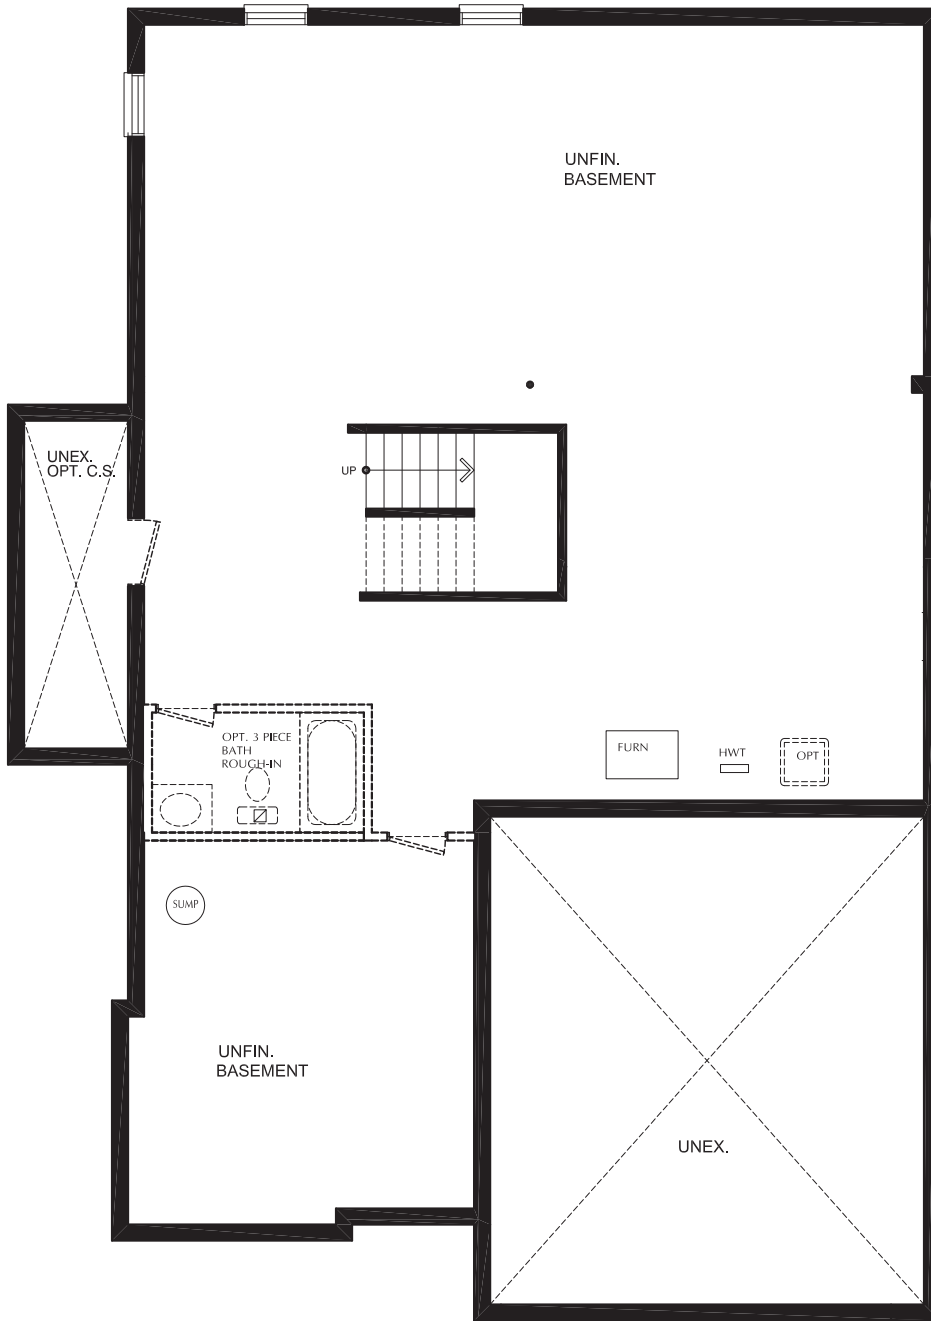

THE BUCHANAN BASEMENT UNIT 89 ONLY

End
2,441 sq.ft.

BASEMENT