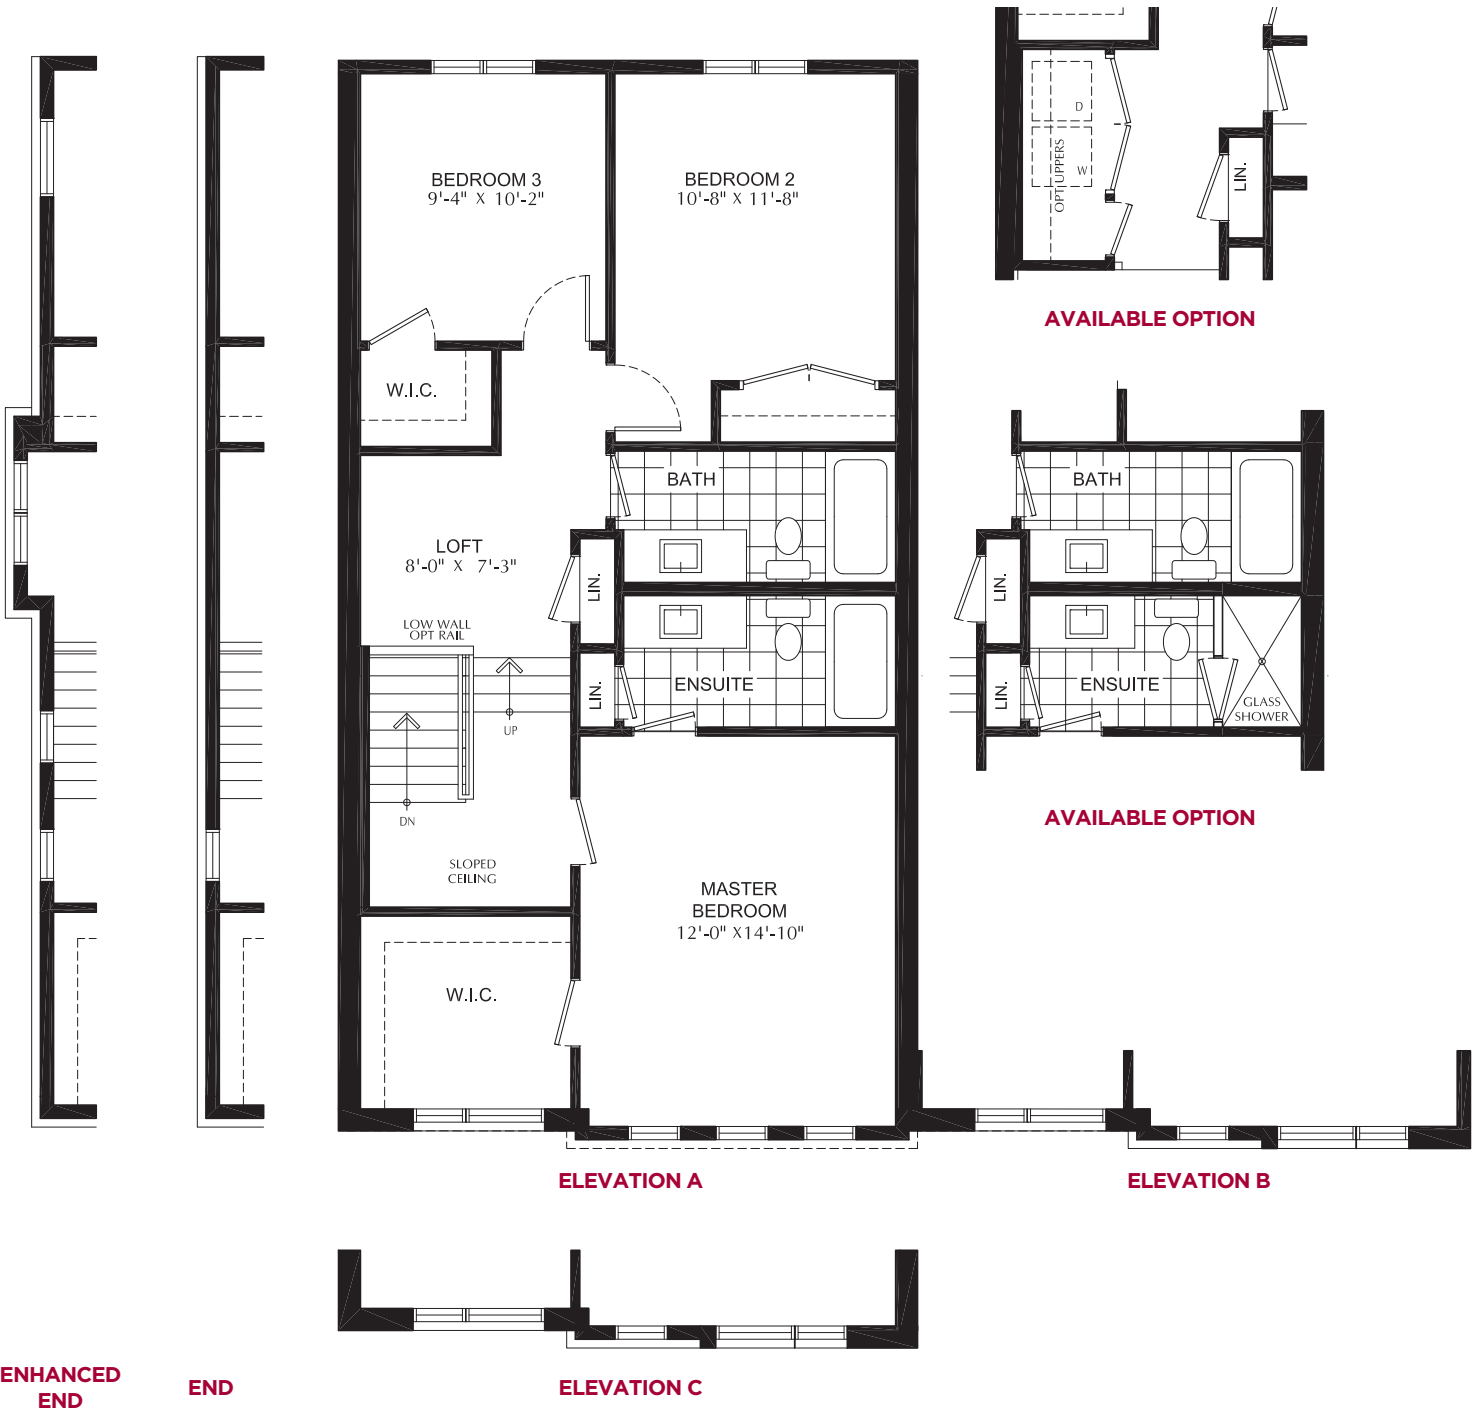

THE GILBERT TWO STOREY TOWN

1,472 SQ. FT.

CHEDOKE
HEIGHTS

LIFE IN BALANCE

THE GILBERT MAIN FLOOR

**AVAILABLE
OPTION**

**ENHANCED
END**

END

MAIN FLOOR

Interior 1,472 sq.ft. | End 1,472 sq.ft. | Enhanced 1,480 sq.ft.

THE GILBERT SECOND FLOOR

SECOND FLOOR

THE GILBERT BASEMENT

Interior
1,472 sq.ft.

End
1,472 sq.ft.

Enhanced
1,480 sq.ft.