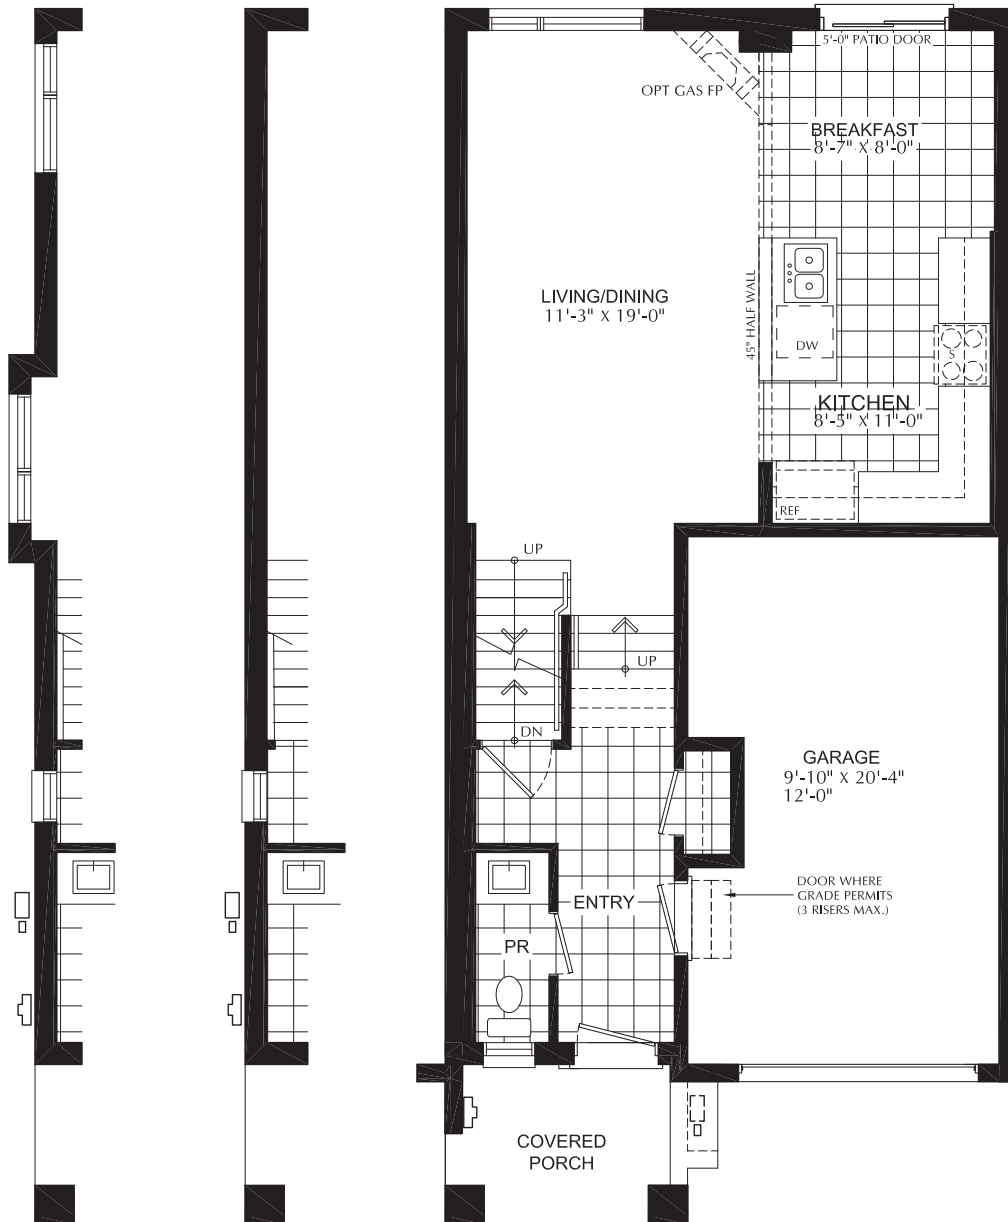

THE GILBERT TWO STOREY TOWN

1,472 SQ. FT.

CHEDOKE
HEIGHTS

LIFE IN BALANCE

THE GILBERT MAIN FLOOR

**AVAILABLE
OPTION**

**ENHANCED
END**

END

MAIN FLOOR

Interior 1,472 sq.ft. | End 1,472 sq.ft. | Enhanced 1,480 sq.ft.

THE GILBERT SECOND FLOOR

SECOND FLOOR

THE GILBERT BASEMENT

Interior
1,472 sq.ft.

End
1,472 sq.ft.

Enhanced
1,480 sq.ft.