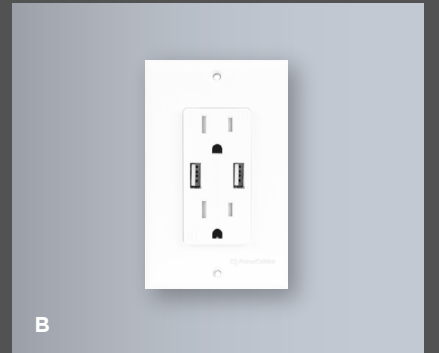

SIGNATURE SERIES

MORE EXPECT MORE FROM
OUR SIGNATURE SERIES OF
STANDARD FEATURES & FINISHES
CONVENIENCE

FULL SIZE 13" DEEP KITCHEN UPPERS

Enjoy the convenience of full sized 13" deep upper kitchen cabinets, roomy enough for oversized dishes and bowls.

UPPER CABINETS ABOVE FRIDGE

If you're like most homeowners, your need for more storage in the kitchen is inevitable. Marz now offers deep upper cabinets above the fridge to store your "not so everyday" kitchen accessories.

PIANO HINGE IN CORNER CABINETS

Piano hinges provide a strong pivot point for the seam between the double, corner doors. It improves access for larger items in the corner cabinets.

MOTION LIGHT IN FRONT CLOSET

A brilliant idea that adds convenience to help find jackets and avoid clutter.

SIGNATURE SERIES

Cool Connections

A / SMART THERMOSTAT

Connect your thermostat to Wi-Fi and control it from anywhere. Have the ability to adjust your homes temperature through your phone and come home to a completely temperature-controlled home.

B / USB PLUGS

The average home has a plethora of battery powered portable gadgets. Marz Homes includes USB plugs in all bedrooms and the kitchen. Each come standard in the Signature Series Collection.

C / WELCOMING STYLE

Baldwin Reserve Napa Grip in venetian bronze finish with the "power bolt" lock allows you to always feel safe and protected when you're away or at home.