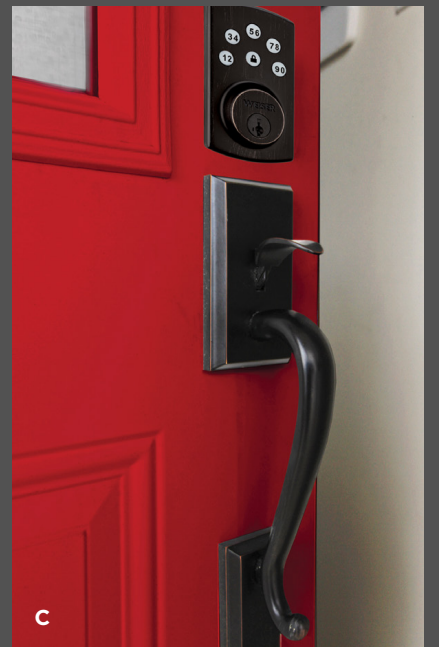

SIGNATURE SERIES

MORE EXPECT MORE FROM
OUR SIGNATURE SERIES OF
STANDARD FEATURES & FINISHES
CONVENIENCE

FULL SIZE 13" DEEP KITCHEN UPPERS

Enjoy the convenience of full sized 13" deep upper kitchen cabinets, roomy enough for oversized dishes and bowls.

UPPER CABINETS ABOVE FRIDGE

If you're like most homeowners, your need for more storage in the kitchen is inevitable. Marz now offers deep upper cabinets above the fridge to store your "not so everyday" kitchen accessories.

PIANO HINGE IN CORNER CABINETS

Piano hinges provide a strong pivot point for the seam between the double, corner doors. It improves access for larger items in the corner cabinets.

MOTION LIGHT IN FRONT CLOSET

A brilliant idea that adds convenience to help find jackets and avoid clutter.

SIGNATURE SERIES

Cool Connections

A / SMART THERMOSTAT

Connect your thermostat to Wi-Fi and control it from anywhere. Have the ability to adjust your homes temperature through your phone and come home to a completely temperature-controlled home.

B / USB PLUGS

The average home has a plethora of battery powered portable gadgets. Marz Homes includes USB plugs in all bedrooms and the kitchen. Each come standard in the Signature Series Collection.

C / WELCOMING STYLE

Baldwin Reserve Napa Grip in venetian bronze finish with the "power bolt" lock allows you to always feel safe and protected when you're away or at home.