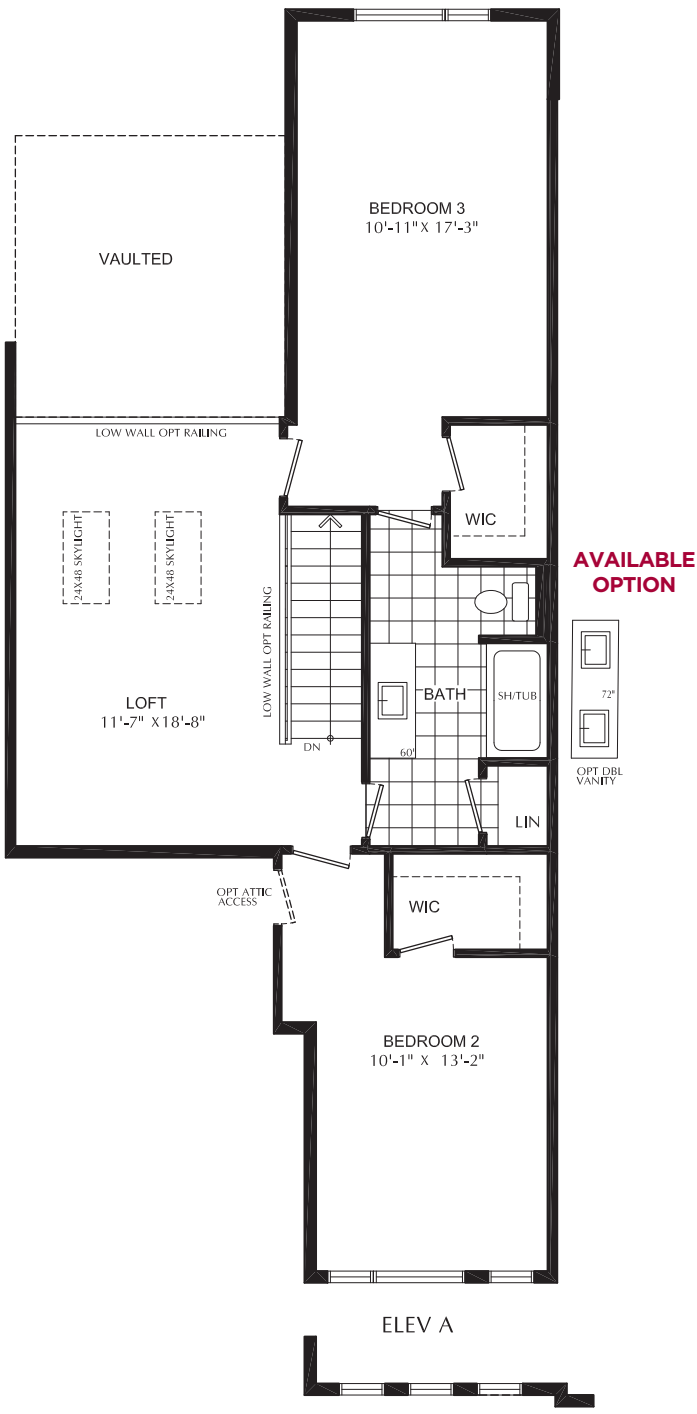

THE MOUNTVIEW PLUS BUNGALOW

2,042 SQ. FT.

CHEDMAC AVE.

CHED  KE
HEIGHTS 

LIFE IN BALANCE

THE MOUNTVIEW PLUS LOFT FLOOR

LOFT FLOOR

OPTIONAL LOFT FLOOR

THE MOUNTVIEW PLUS BASEMENT

Interior
2,042 sq.ft.

Optional
1,997 sq.ft.

BASEMENT

OPTIONAL BASEMENT