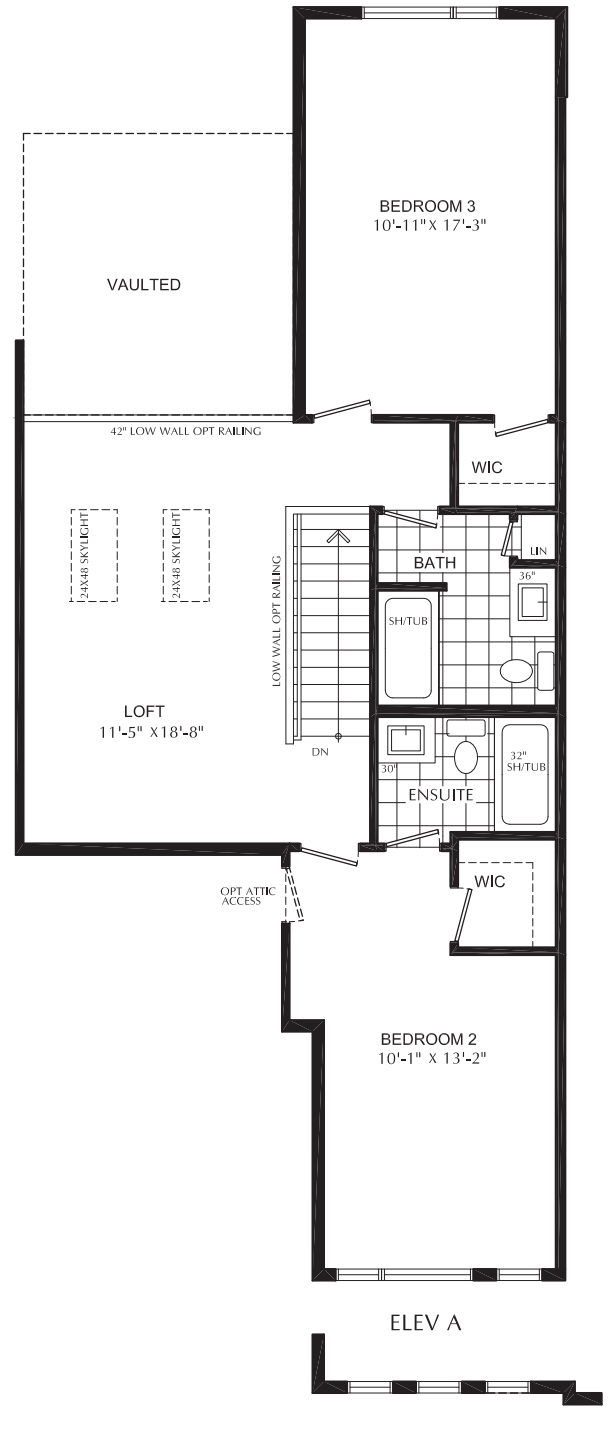

THE MOUNTVIEW PLUS BUNGALOW

2,042 SQ. FT.

CHEDMAC AVE.

CHED  KE
HEIGHTS 

LIFE IN BALANCE

THE MOUNTVIEW PLUS LOFT FLOOR

LOFT FLOOR

OPTIONAL LOFT FLOOR

THE MOUNTVIEW PLUS BASEMENT

Interior
2,042 sq.ft.

Optional
1,997 sq.ft.

BASEMENT

OPTIONAL BASEMENT