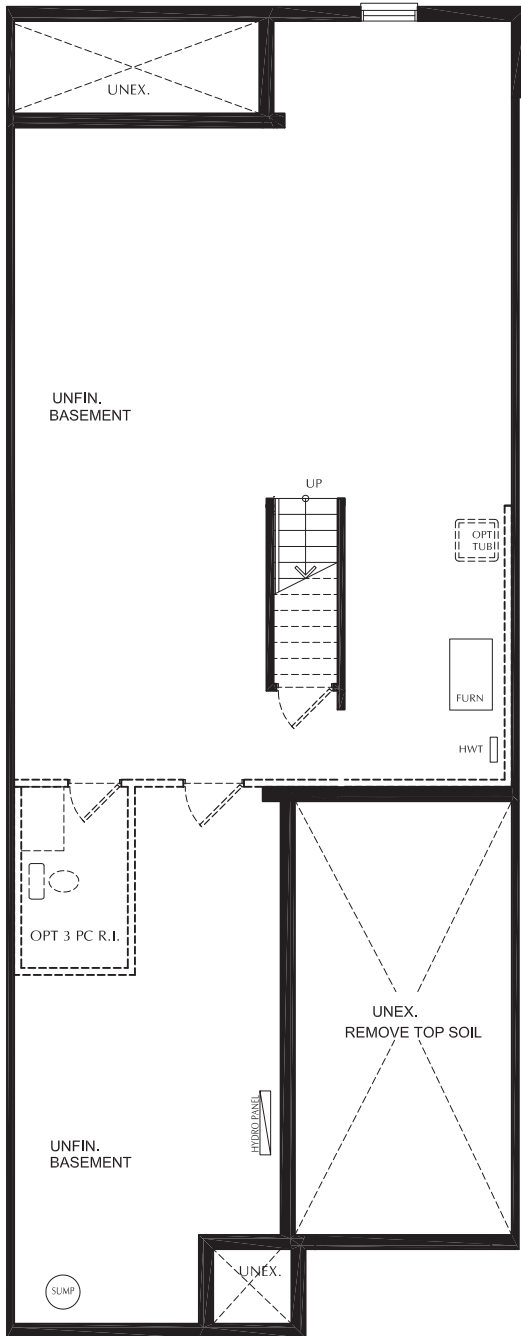

THE MOUNTVIEW PLUS BUNGALOW

2,042 SQ. FT.

CHEDMAC AVE.

CHED  KE
HEIGHTS 

LIFE IN BALANCE

THE MOUNTVIEW PLUS LOFT FLOOR

LOFT FLOOR

OPTIONAL LOFT FLOOR

THE MOUNTVIEW PLUS BASEMENT

Interior
2,042 sq.ft.

Optional
1,997 sq.ft.

BASEMENT

OPTIONAL BASEMENT