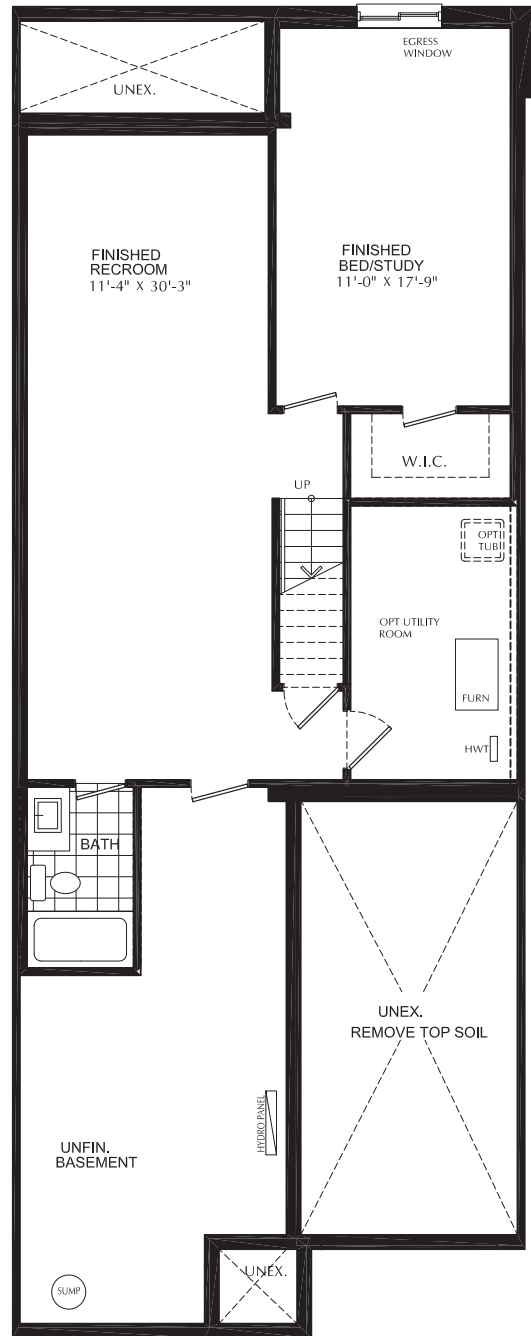

THE MOUNTVIEW PLUS BUNGALOW

2,042 SQ. FT.

CHEDMAC AVE.

CHED  KE
HEIGHTS 

LIFE IN BALANCE

THE MOUNTVIEW PLUS LOFT FLOOR

LOFT FLOOR

OPTIONAL LOFT FLOOR

THE MOUNTVIEW PLUS BASEMENT

Interior
2,042 sq.ft.

Optional
1,997 sq.ft.

BASEMENT

OPTIONAL BASEMENT