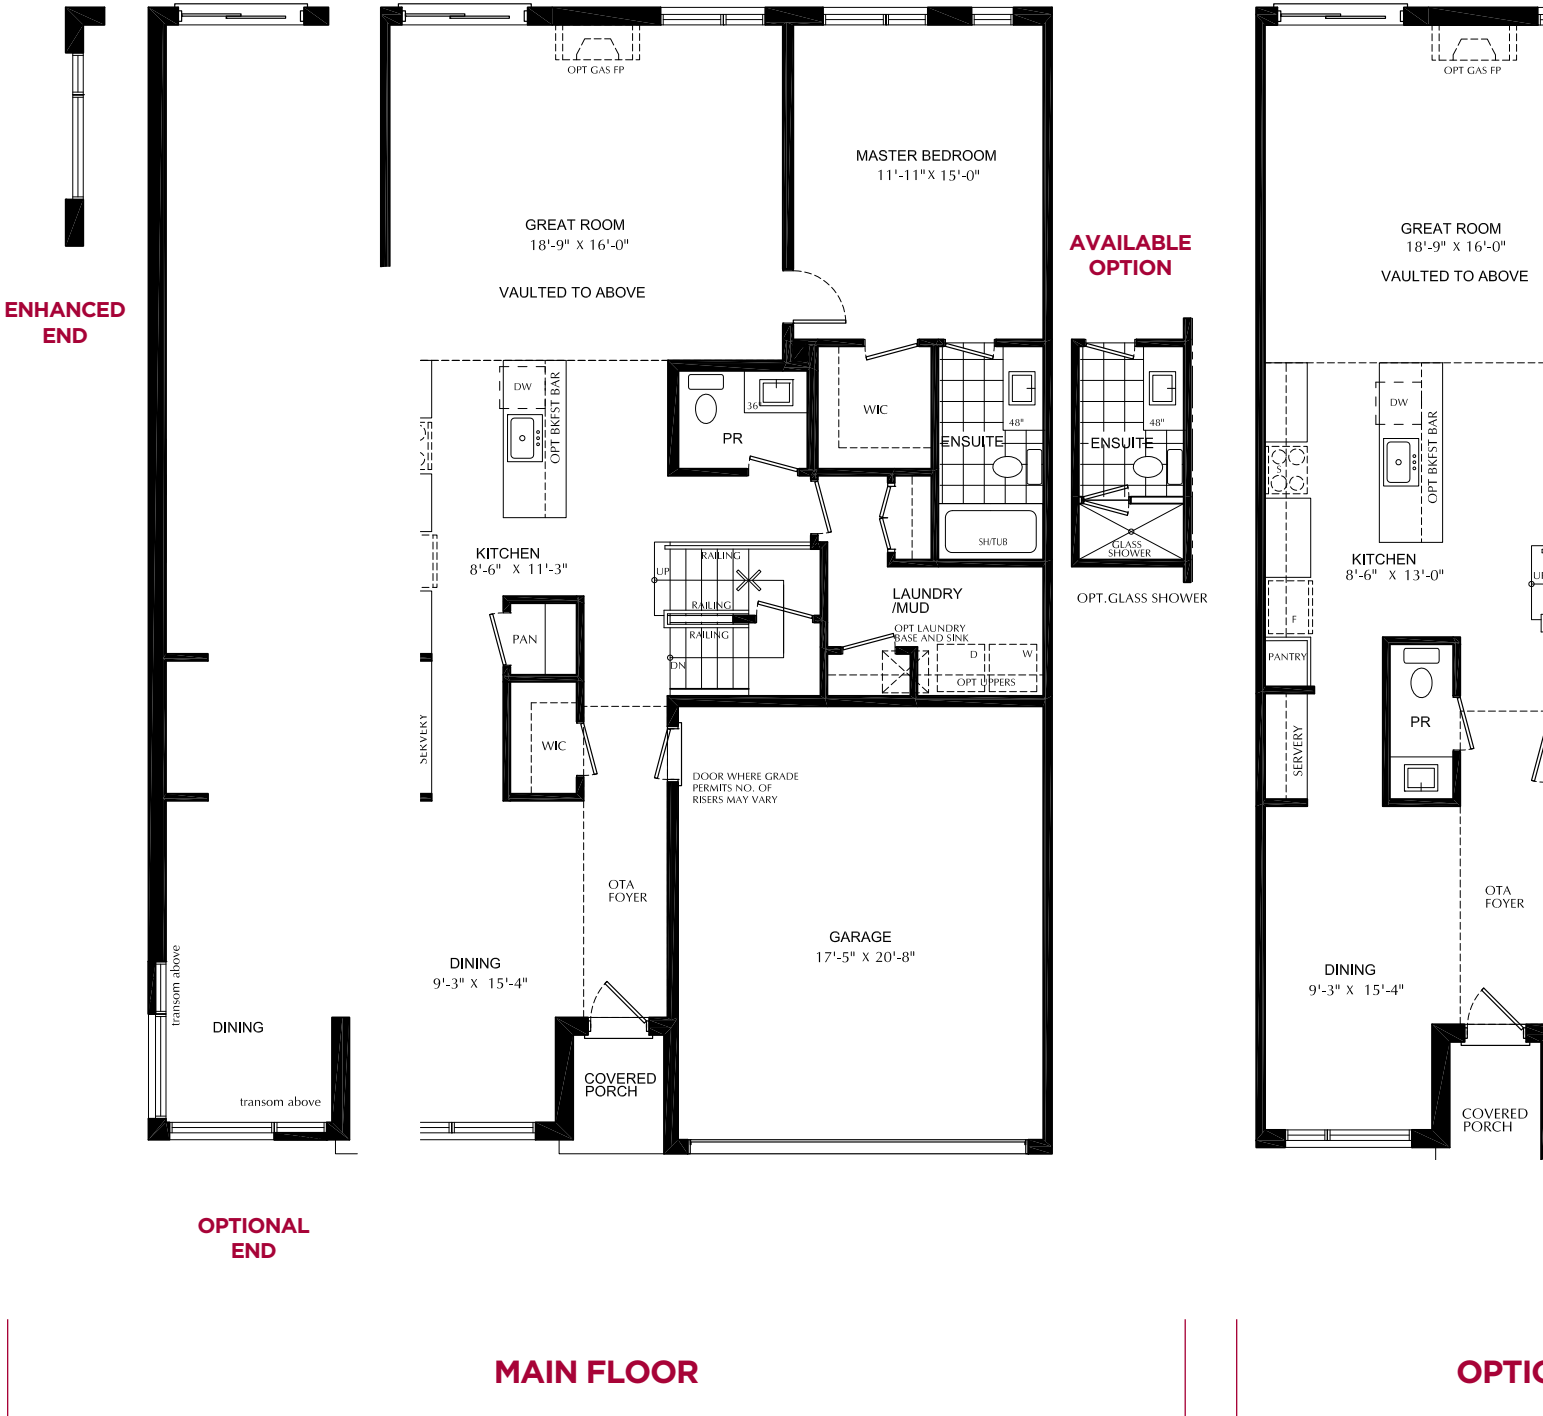

THE WESTCLIFFE BUNGALOW

2,319 SQ. FT.

CHEDOKE
HEIGHTS

LIFE IN BALANCE

THE WESTCLIFFE MAIN FLOOR

Interior 2,319 sq.ft. | End 2,342 sq.ft. | Enhanced 2,342 sq.ft.

THE WESTCLIFFE LOFT FLOOR

AVAILABLE OPTION

OPT. GLASS SHOWER

ENHANCED END

OPTIONAL END

AVAILABLE OPTION

OPTIONAL MAIN FLOOR

LOFT FLOOR

THE WESTCLIFFE BASEMENT

Interior
2,319 sq.ft.

End
2,342 sq.ft.

Enhanced
2,342 sq.ft.

**OPTIONAL
END**

BASEMENT

OPTIONAL BASEMENT

OPTIONAL BASEMENT 2