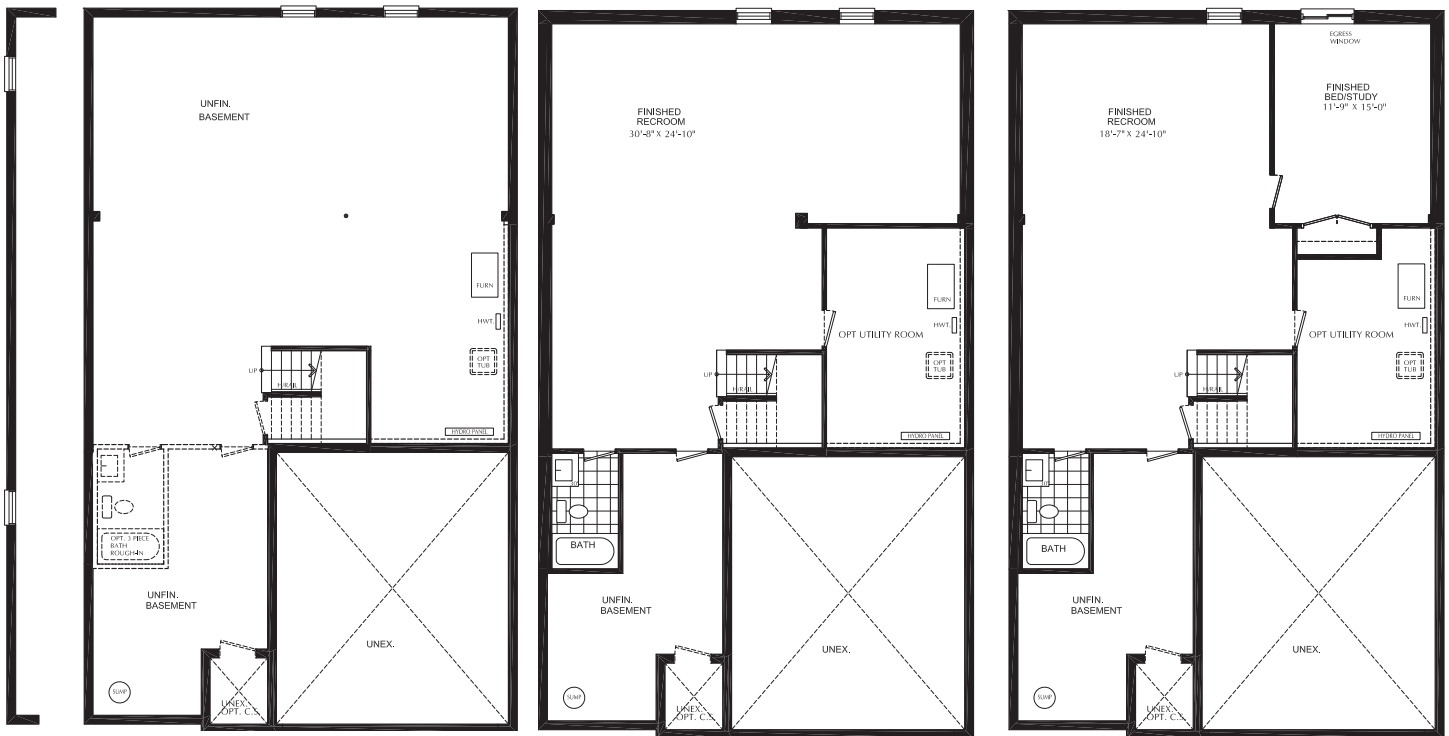

THE WESTCLIFFE BUNGALOW

2,319 SQ. FT.

CHEDOKE
HEIGHTS

LIFE IN BALANCE

THE WESTCLIFFE MAIN FLOOR

Interior 2,319 sq.ft. | End 2,342 sq.ft. | Enhanced 2,342 sq.ft.

THE WESTCLIFFE LOFT FLOOR

AVAILABLE OPTION

OPT. GLASS SHOWER

ENHANCED END

OPTIONAL END

AVAILABLE OPTION

OPTIONAL MAIN FLOOR

LOFT FLOOR

THE WESTCLIFFE BASEMENT

Interior
2,319 sq.ft.

End
2,342 sq.ft.

Enhanced
2,342 sq.ft.

**OPTIONAL
END**

BASEMENT

OPTIONAL BASEMENT

OPTIONAL BASEMENT 2