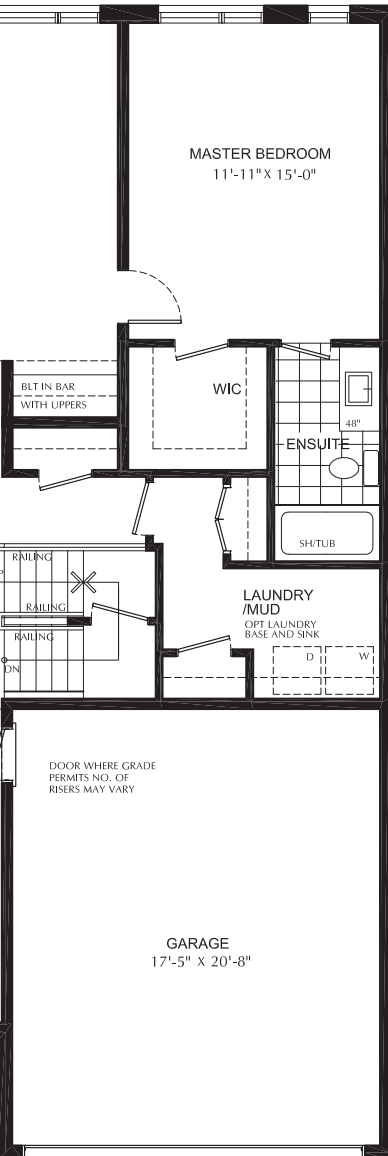

THE WESTCLIFFE BUNGALOW

2,319 SQ. FT.

CHEDOKE
HEIGHTS

LIFE IN BALANCE

THE WESTCLIFFE MAIN FLOOR

Interior 2,319 sq.ft. | End 2,342 sq.ft. | Enhanced 2,342 sq.ft.

THE WESTCLIFFE LOFT FLOOR

AVAILABLE OPTION

OPT. GLASS SHOWER

ENHANCED END

OPTIONAL END

AVAILABLE OPTION

OPTIONAL MAIN FLOOR

LOFT FLOOR

THE WESTCLIFFE BASEMENT

Interior
2,319 sq.ft.

End
2,342 sq.ft.

Enhanced
2,342 sq.ft.

**OPTIONAL
END**

BASEMENT

OPTIONAL BASEMENT

OPTIONAL BASEMENT 2