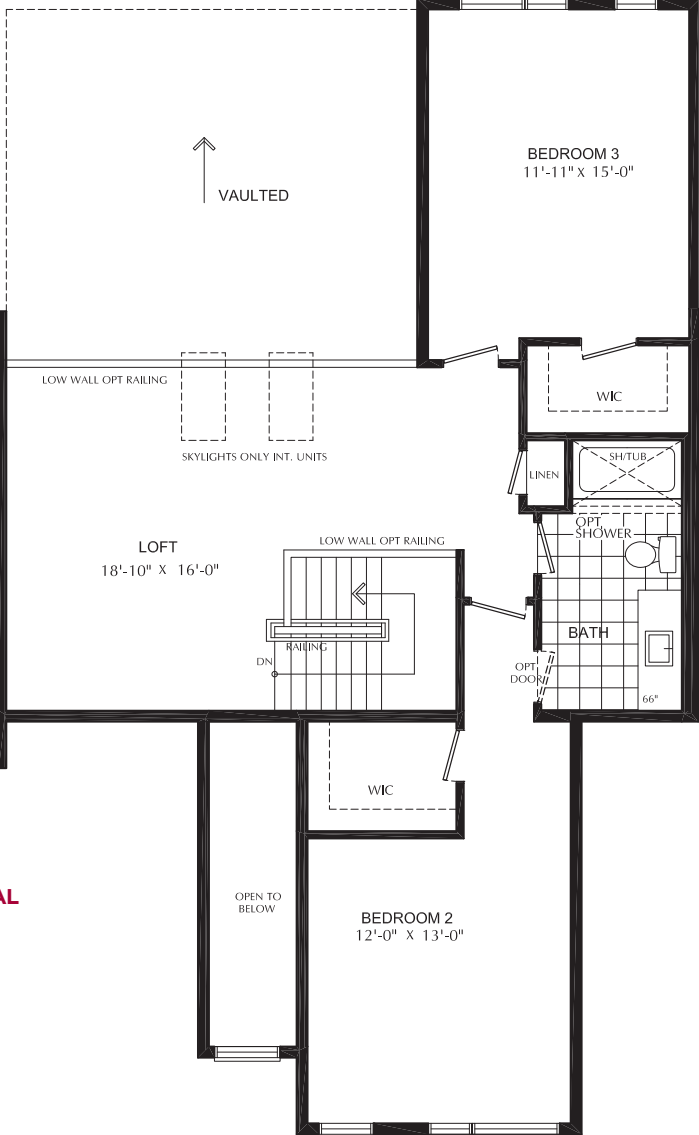

THE WESTCLIFFE BUNGALOW

2,319 SQ. FT.

CHEDOKE
HEIGHTS

LIFE IN BALANCE

THE WESTCLIFFE MAIN FLOOR

Interior 2,319 sq.ft. | End 2,342 sq.ft. | Enhanced 2,342 sq.ft.

THE WESTCLIFFE LOFT FLOOR

AVAILABLE OPTION

OPT. GLASS SHOWER

ENHANCED END

OPTIONAL END

AVAILABLE OPTION

OPTIONAL MAIN FLOOR

LOFT FLOOR

THE WESTCLIFFE BASEMENT

Interior
2,319 sq.ft.

End
2,342 sq.ft.

Enhanced
2,342 sq.ft.

**OPTIONAL
END**

BASEMENT

OPTIONAL BASEMENT

OPTIONAL BASEMENT 2