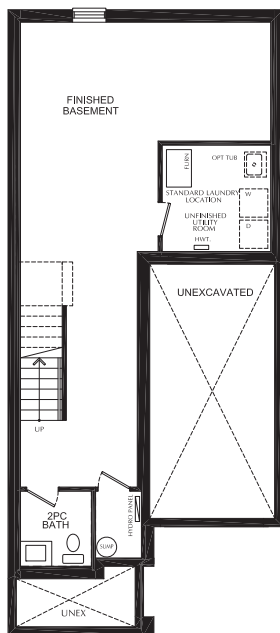

61 CADWELL LANE HAMILTON RESIDENTIAL LEASE

The Gilbert

Two Storey Town

1,558 sqft

3 bedroom

2.5 bath

Lease Details:

1 Year Lease

Basement

Ground Floor

Second Floor

*Utilities Not Included

For Leasing Inquiries - email propertymanagement@starwardhomes.com

For Leasing Inquiries - email propertymanagement@starwardhomes.com