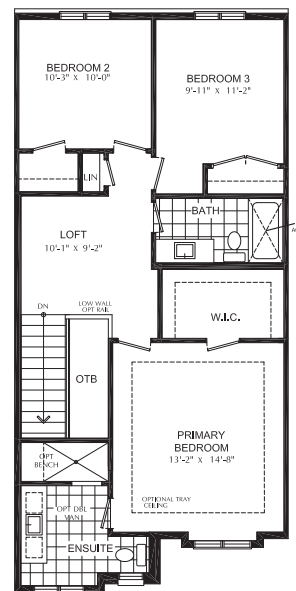

61 CADWELL LANE HAMILTON RESIDENTIAL LEASE

The Gilbert

Two Storey Town

1,558 sqft

3 bedroom

2.5 bath

Lease Details:

1 Year Lease

Basement

Ground Floor

Second Floor

*Utilities Not Included

For Leasing Inquiries - email propertymanagement@starwardhomes.com

For Leasing Inquiries - email propertymanagement@starwardhomes.com