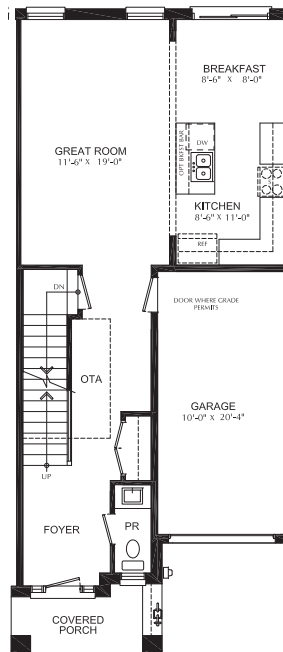

61 CADWELL LANE HAMILTON RESIDENTIAL LEASE

The Gilbert

Two Storey Town

1,558 sqft

3 bedroom

2.5 bath

Lease Details:

1 Year Lease

Basement

Ground Floor

Second Floor

*Utilities Not Included

For Leasing Inquiries - email propertymanagement@starwardhomes.com

For Leasing Inquiries - email propertymanagement@starwardhomes.com